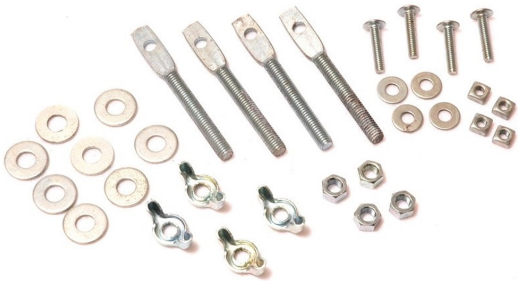

Replacement parts & domes

**410 Josam Clamp Post**

**RD2191 By Zurn for use with Josam**

**Wade Hook Bolt Kit 31R**

**Wade EyeBolt Kit 25R**

**Bolt Kit's For  
Josam-Zurn-Wade-Smith**

## **Drain Leads**

### **Sheet Lead for flashing:**

- 2.5 lb Lead 30"x30", 36"x36", 3'x20' & 4'x20'
- 3 lb Lead 30"x30", 36"x36", 3'x20' & 4'x20'
- 4 lb Lead 30"x30", 36"x36", 3'x20', 4'x20' & 4'x25'

**Custom sizes and thicknesses are available upon request**